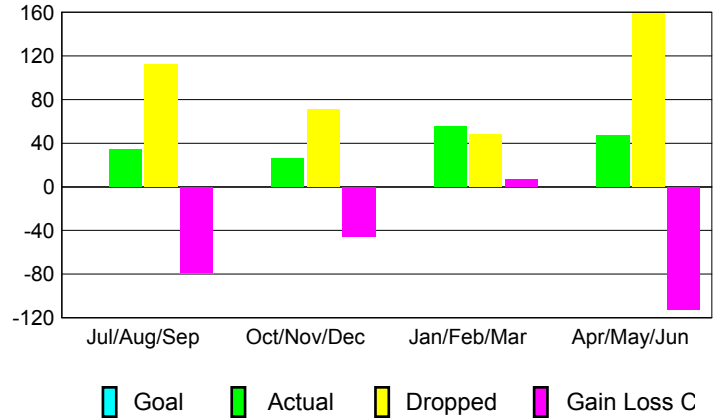

2012-2013 GMT Reports for District (or Undistricted) **District 4 A1**

GMT: **DANA BIGGS**

Location: **CALIFORNIA**

GMT CA: **1**

CLUBS

Month	New Club Goal	Actual New Clubs	Actual Dropped Clubs	Gain/Loss of Clubs
2012-2013				
Jul/Aug/Sep	0	0	1	-1
Oct/Nov/Dec	0	0	1	-1
Jan/Feb/Mar	0	0	0	0
Apr/May/June	0	0	1	-1
Totals	0	0	3	-3

Club Results 2012-2013

Goal, New, Dropped, Gain/Loss

YTD Status Quo Clubs 2012-2013

Status Quo Clubs Compared to Status Quo Members

Club Gain/Loss 2012-2013

MEMBERSHIP

Month	Net Memb Goal	Actual New Memb	Actual Dropped Memb	Gain/Loss of Memb
2012-2013				
Jul/Aug/Sep	0	34	112	-78
Oct/Nov/Dec	0	26	71	-45
Jan/Feb/Mar	0	55	48	7
Apr/May/June	0	47	159	-112
Totals	0	162	390	-228

Membership Results 2012-2013

Goal, New, Dropped, Gain/Loss

Gender Comparison 2012-2013

Membership Gain/Loss 2012-2013