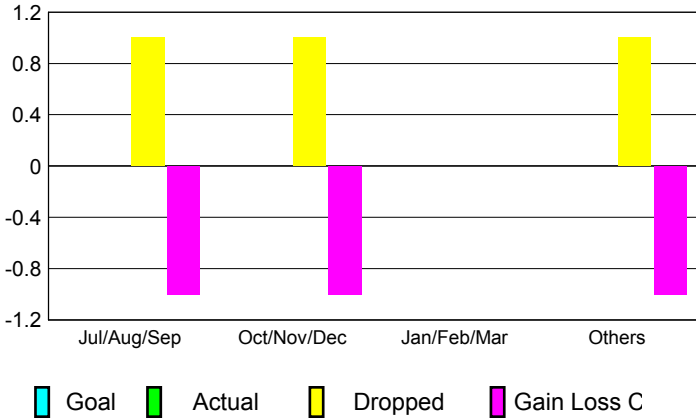

2012-2013 GMT Reports for District (or Undistricted) **District 4 A1**

GMT: **DANA BIGGS**

Location: **CALIFORNIA**

GMT CA: **1**

CLUBS

Month	New Club Goal	Actual New Clubs	Actual Dropped Clubs	Gain/Loss of Clubs
2012-2013				
Jul/Aug/Sep	0	0	1	-1
Oct/Nov/Dec	0	0	1	-1
Jan/Feb/Mar	0	0	0	0
Apr/May/June	0	0	1	-1
Totals	0	0	3	-3

Club Results 2012-2013

Goal, New, Dropped, Gain/Loss

YTD Status Quo Clubs 2012-2013

Status Quo Clubs Compared to Status Quo Members

Club Gain/Loss 2012-2013

MEMBERSHIP

Month	Net Memb Goal	Actual New Memb	Actual Dropped Memb	Gain/Loss of Memb
2012-2013				
Jul/Aug/Sep	0	34	112	-78
Oct/Nov/Dec	0	26	71	-45
Jan/Feb/Mar	0	55	48	7
Apr/May/June	0	47	159	-112
Totals	0	162	390	-228